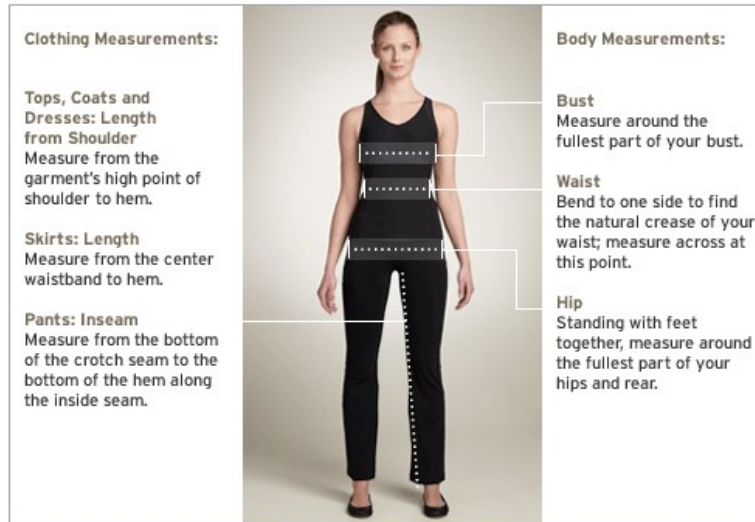

To get an accurate body measurement, always keep the measuring tape parallel to the floor. Wear undergarments only; do not measure over clothing.

Once you know your body measurements, consult the Size Chart and Fit Tips on the product pages to determine which size you should purchase.

The measurements shown on the size chart below are body measurements. Locate your body measurements on the size chart to determine which size you should purchase.

| Muse: Women's Regular Size Chart | | | | | | | | |
|----------------------------------|---------|---------|---------|---------|---------|---------|---------|---------|
| | 2 | 4 | 6 | 8 | 10 | 12 | 14 | 16 |
| Bust | 33 1/2" | 34 1/2" | 35 1/2" | 36 1/2" | 37 1/2" | 39" | 40 1/2" | 42" |
| Waist | 26" | 27" | 28" | 29" | 30" | 31 1/2" | 33" | 34 1/2" |
| Hip | 36" | 37" | 38" | 39" | 40" | 41 1/2" | 43" | 44 1/2" |

| Muse: Women's Regular Size Chart | | | | | | | | |
|----------------------------------|---------|---------|---------|---------|----------|----------|----------|----------|
| | 2 | 4 | 6 | 8 | 10 | 12 | 14 | 16 |
| Bust | 85.1 cm | 87.6 cm | 90.2 cm | 92.7 cm | 95.3 cm | 99.1 cm | 102.9 cm | 106.7 cm |
| Waist | 66 cm | 68.6 cm | 71.1 cm | 73.7 cm | 76.2 cm | 80 cm | 83.8 cm | 87.6 cm |
| Hip | 91.4 cm | 94 cm | 96.5 cm | 99.1 cm | 101.6 cm | 105.4 cm | 109.2 cm | 113 cm |